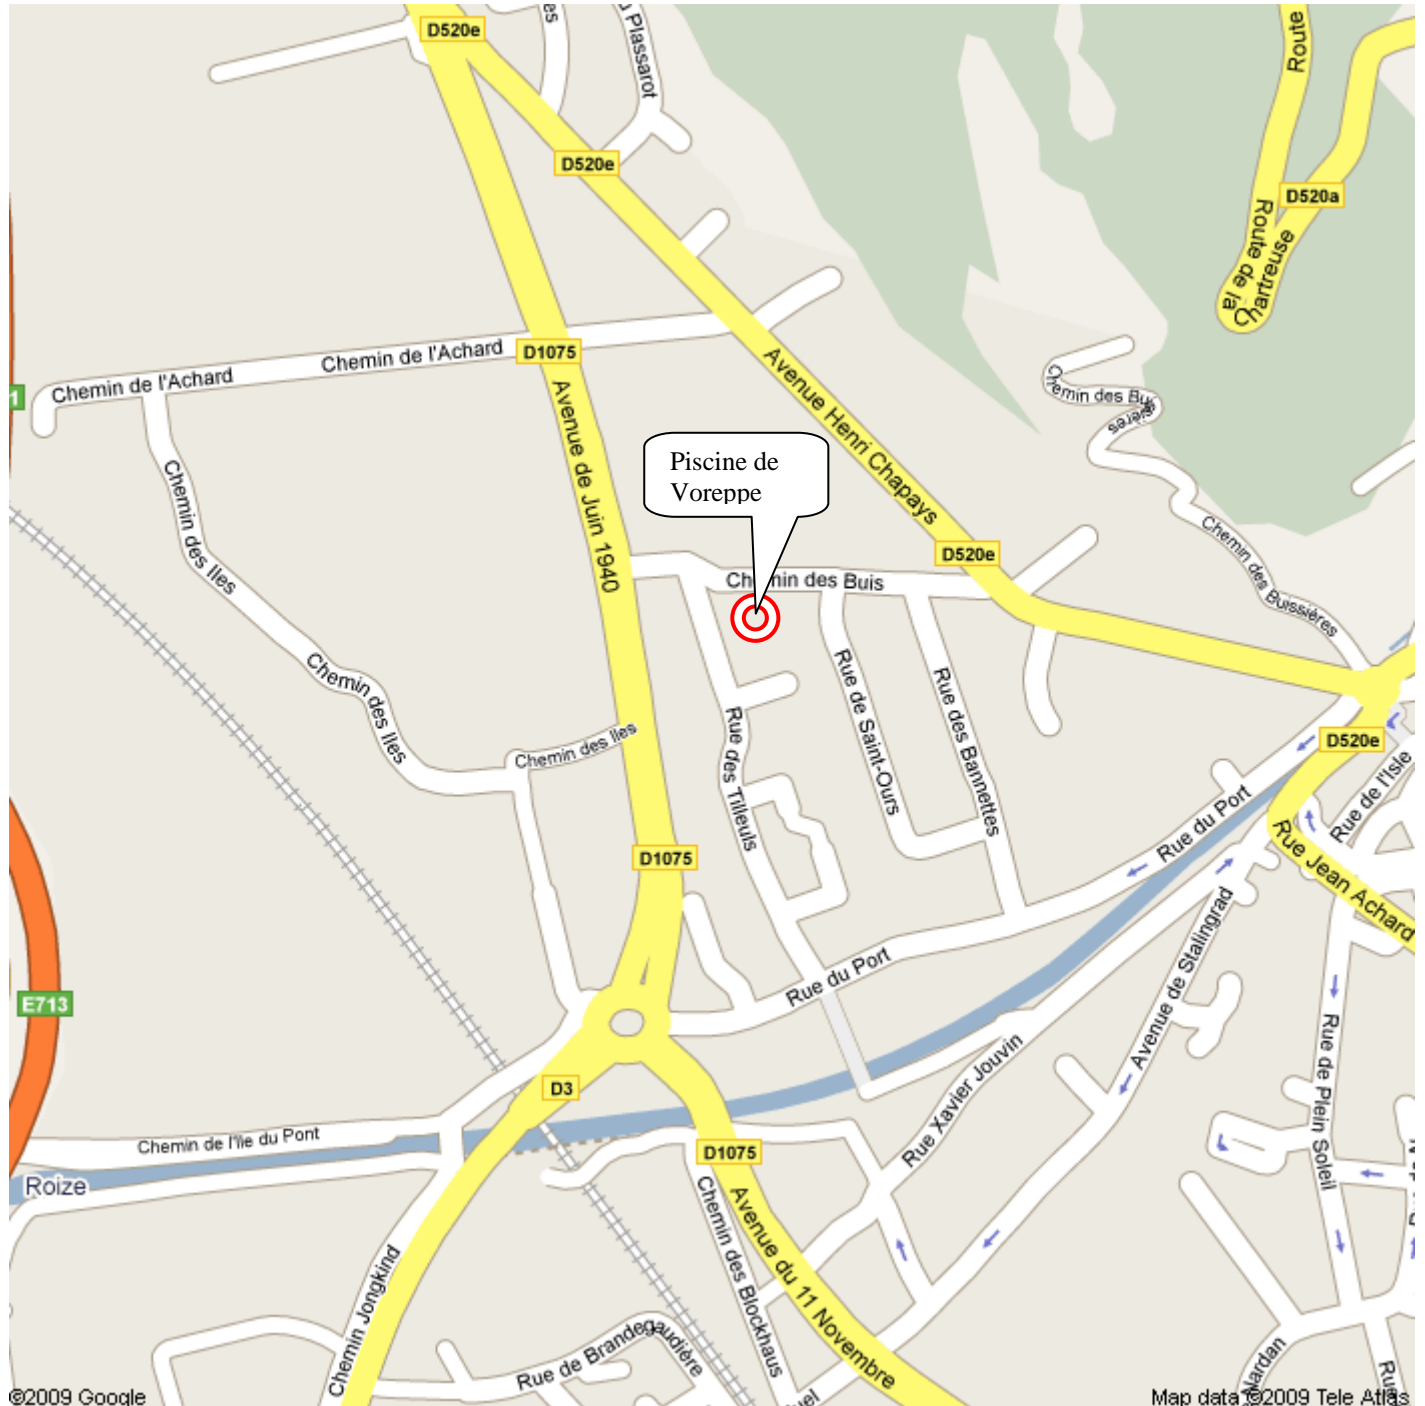

# Piscine de Voreppe

Lien vers Google Maps France :

[http://maps.google.fr/maps?f=q&source=s\\_q&hl=fr&geocode=&q=grenoble&sll=47.15984,2.988281&sspn=19.97465,30.805664&ie=UTF8&ll=45.298015,5.62942&spn=0.00972,0.015042&z=16](http://maps.google.fr/maps?f=q&source=s_q&hl=fr&geocode=&q=grenoble&sll=47.15984,2.988281&sspn=19.97465,30.805664&ie=UTF8&ll=45.298015,5.62942&spn=0.00972,0.015042&z=16)

# Vue générale de l'accès